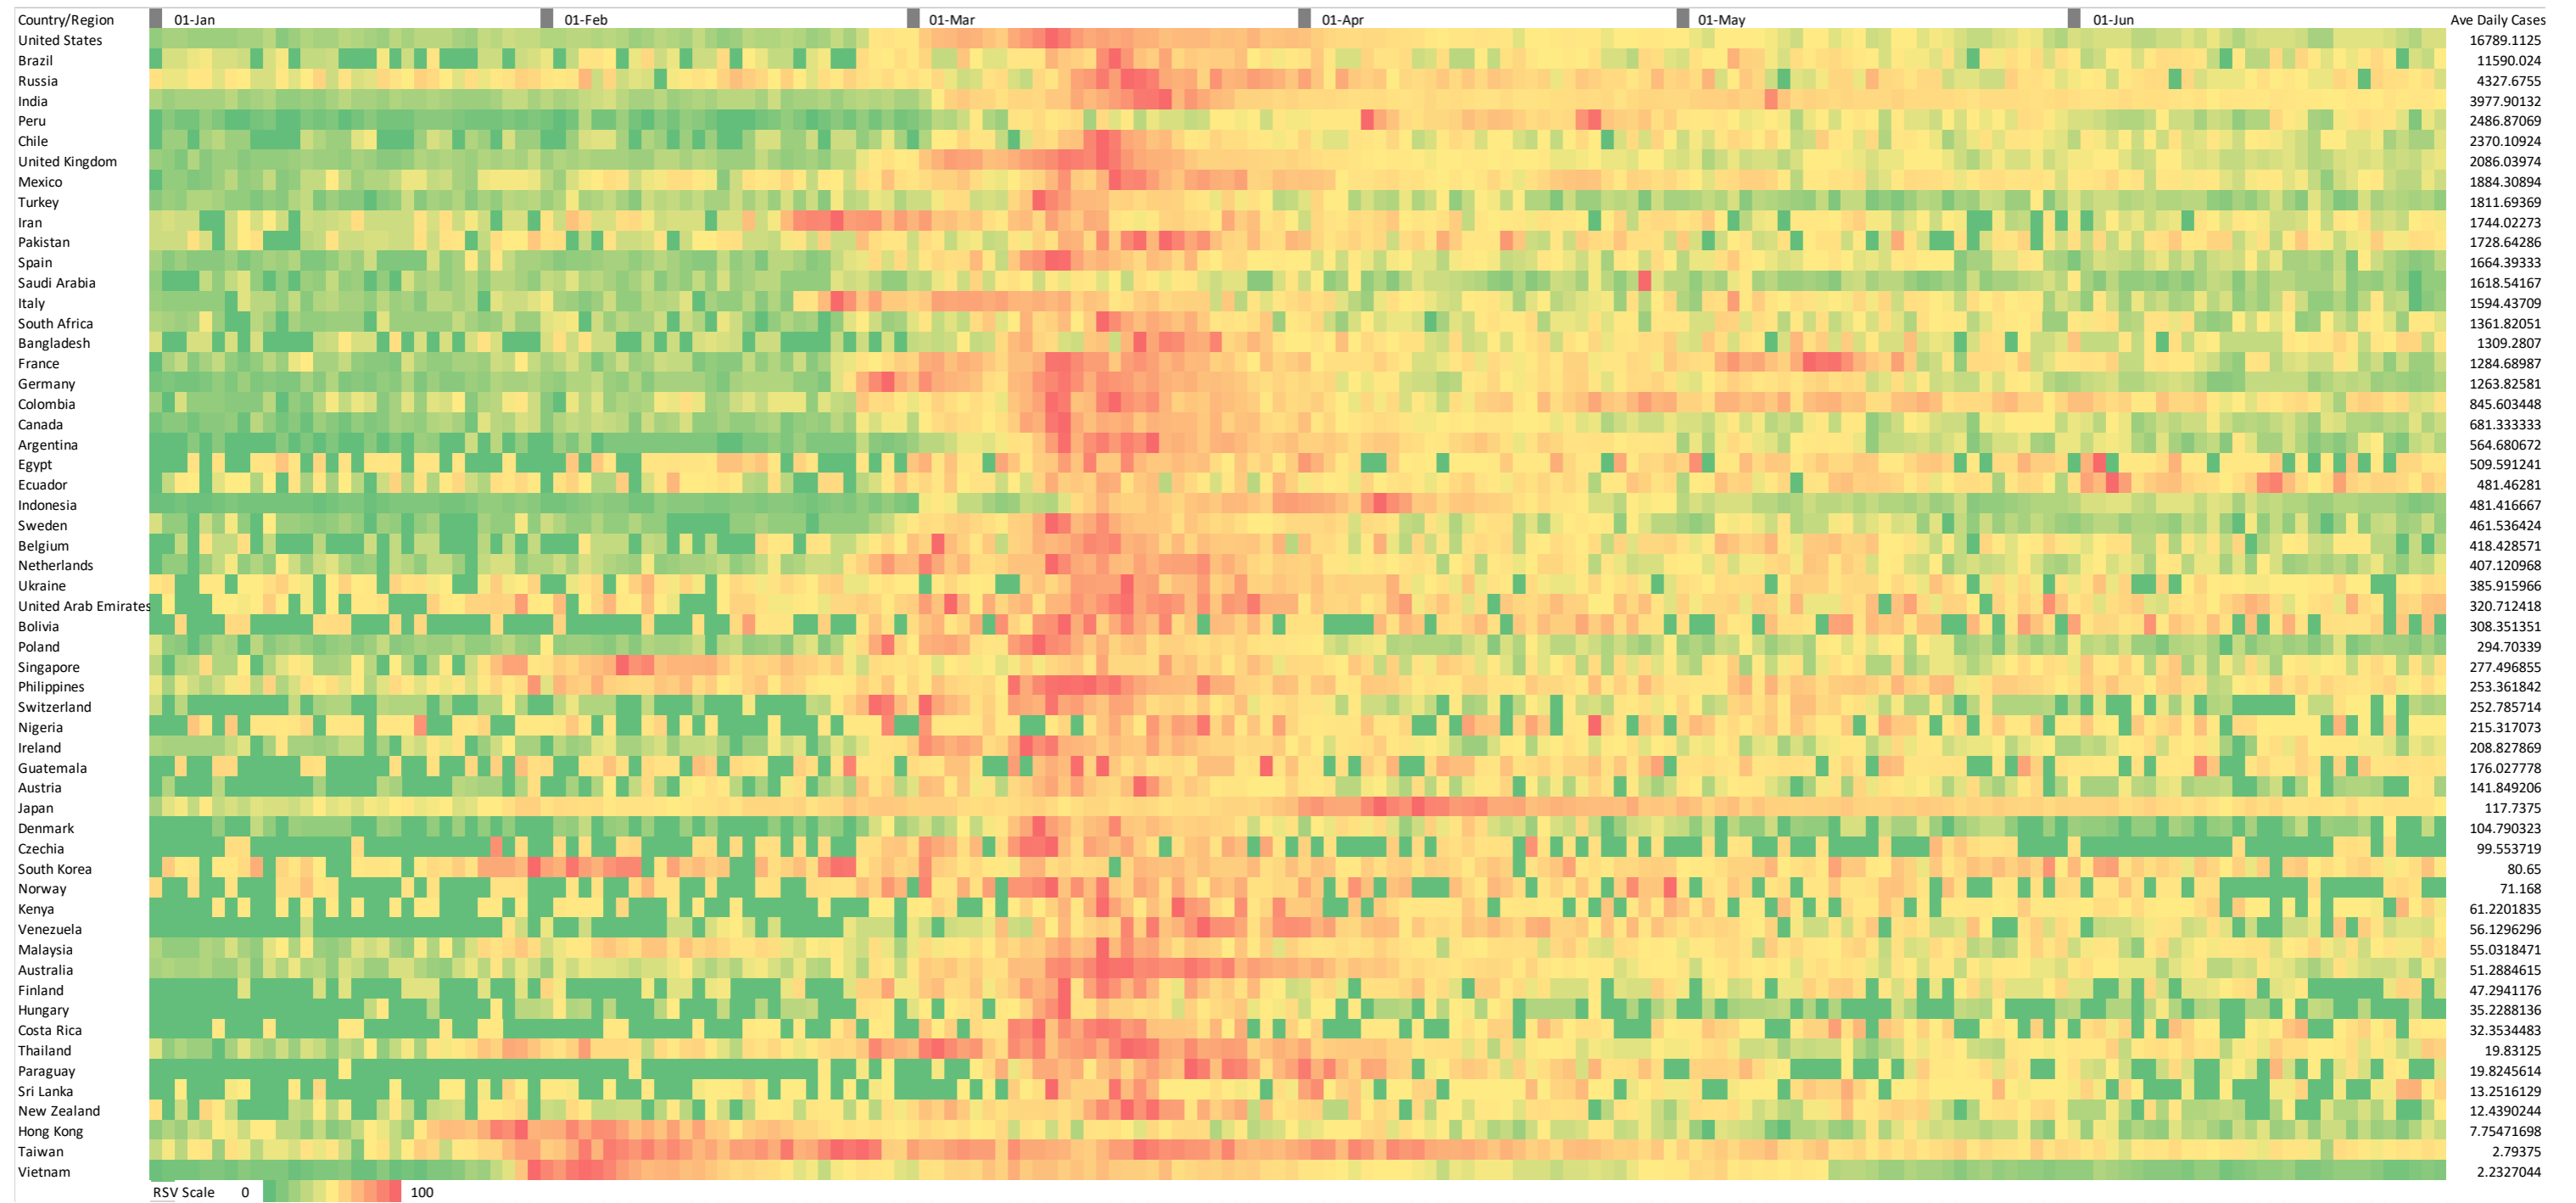

SUPPLEMENTARY FIGURE. Heat maps of the queries (a) 'mask', (b) 'hand washing', (c) 'social distancing', (d) 'hand sanitizer', and (e) 'disinfectant' showing temporal relative search volume (RSV) trends sorted according to average number of daily cases (Ave Daily Cases) for each region from 1 January to 30 June 2020. Colour gradients represent RSV values, where green, yellow, and red represent low, medium, and high RSV, respectively

SUPPLEMENTARY FIGURE. (cont'd)

(b)

'Hand washing'

SUPPLEMENTARY FIGURE. (cont'd)

(c)

SUPPLEMENTARY FIGURE. (cont'd)

(d)

'Hand sanitizer'

SUPPLEMENTARY FIGURE. (cont'd)

(e)