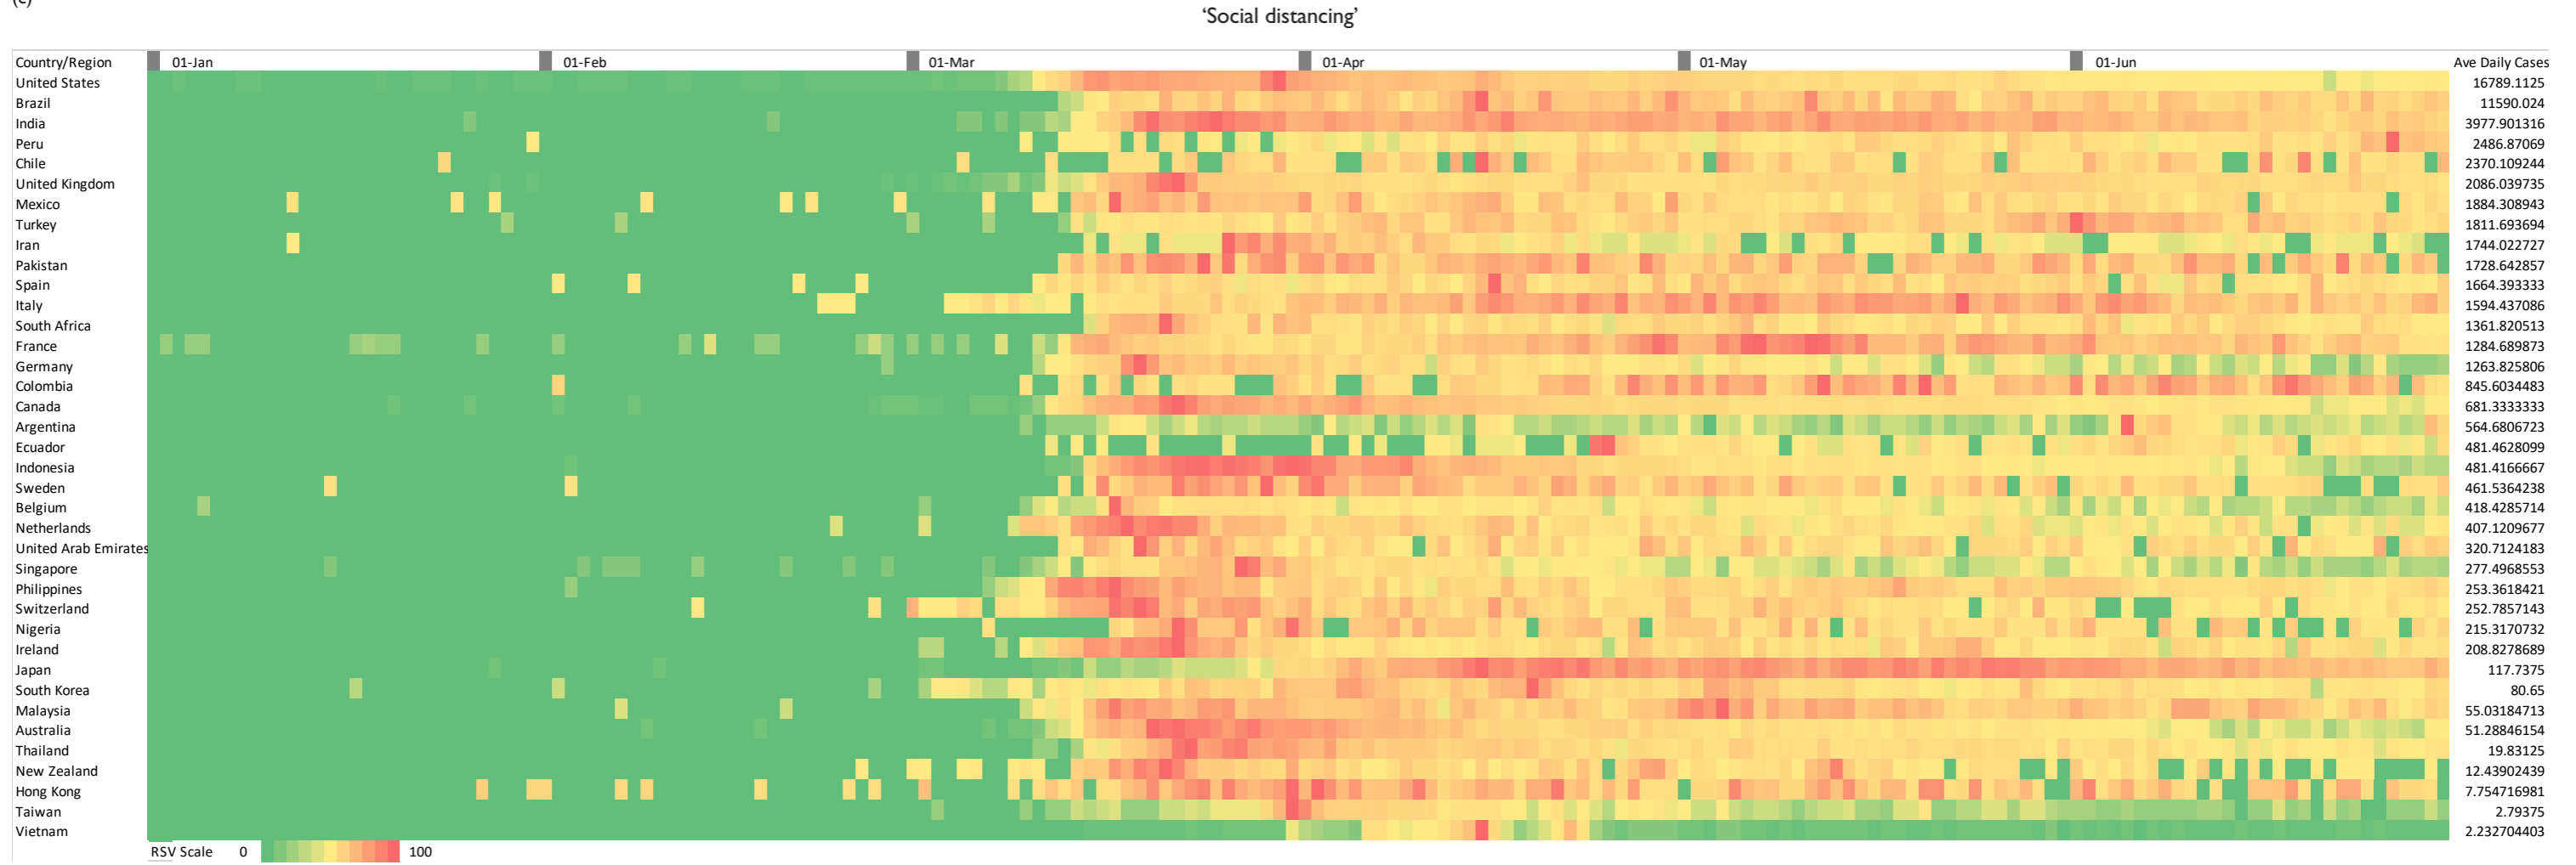

SUPPLEMENTARY FIGURE. Heat maps of the queries (a) 'mask', (b) 'hand washing', (c) 'social distancing', (d) 'hand sanitizer', and (e) 'disinfectant' showing temporal relative search volume (RSV) trends sorted according to average number of daily cases (Ave Daily Cases) for each region from 1 January to 30 June 2020. Colour gradients represent RSV values, where green, yellow, and red represent low, medium, and high RSV, respectively

SUPPLEMENTARY FIGURE. (cont'd)

(b)

'Hand washing'

SUPPLEMENTARY FIGURE. (cont'd)

(c)

SUPPLEMENTARY FIGURE. (cont'd)

(d)

'Hand sanitizer'