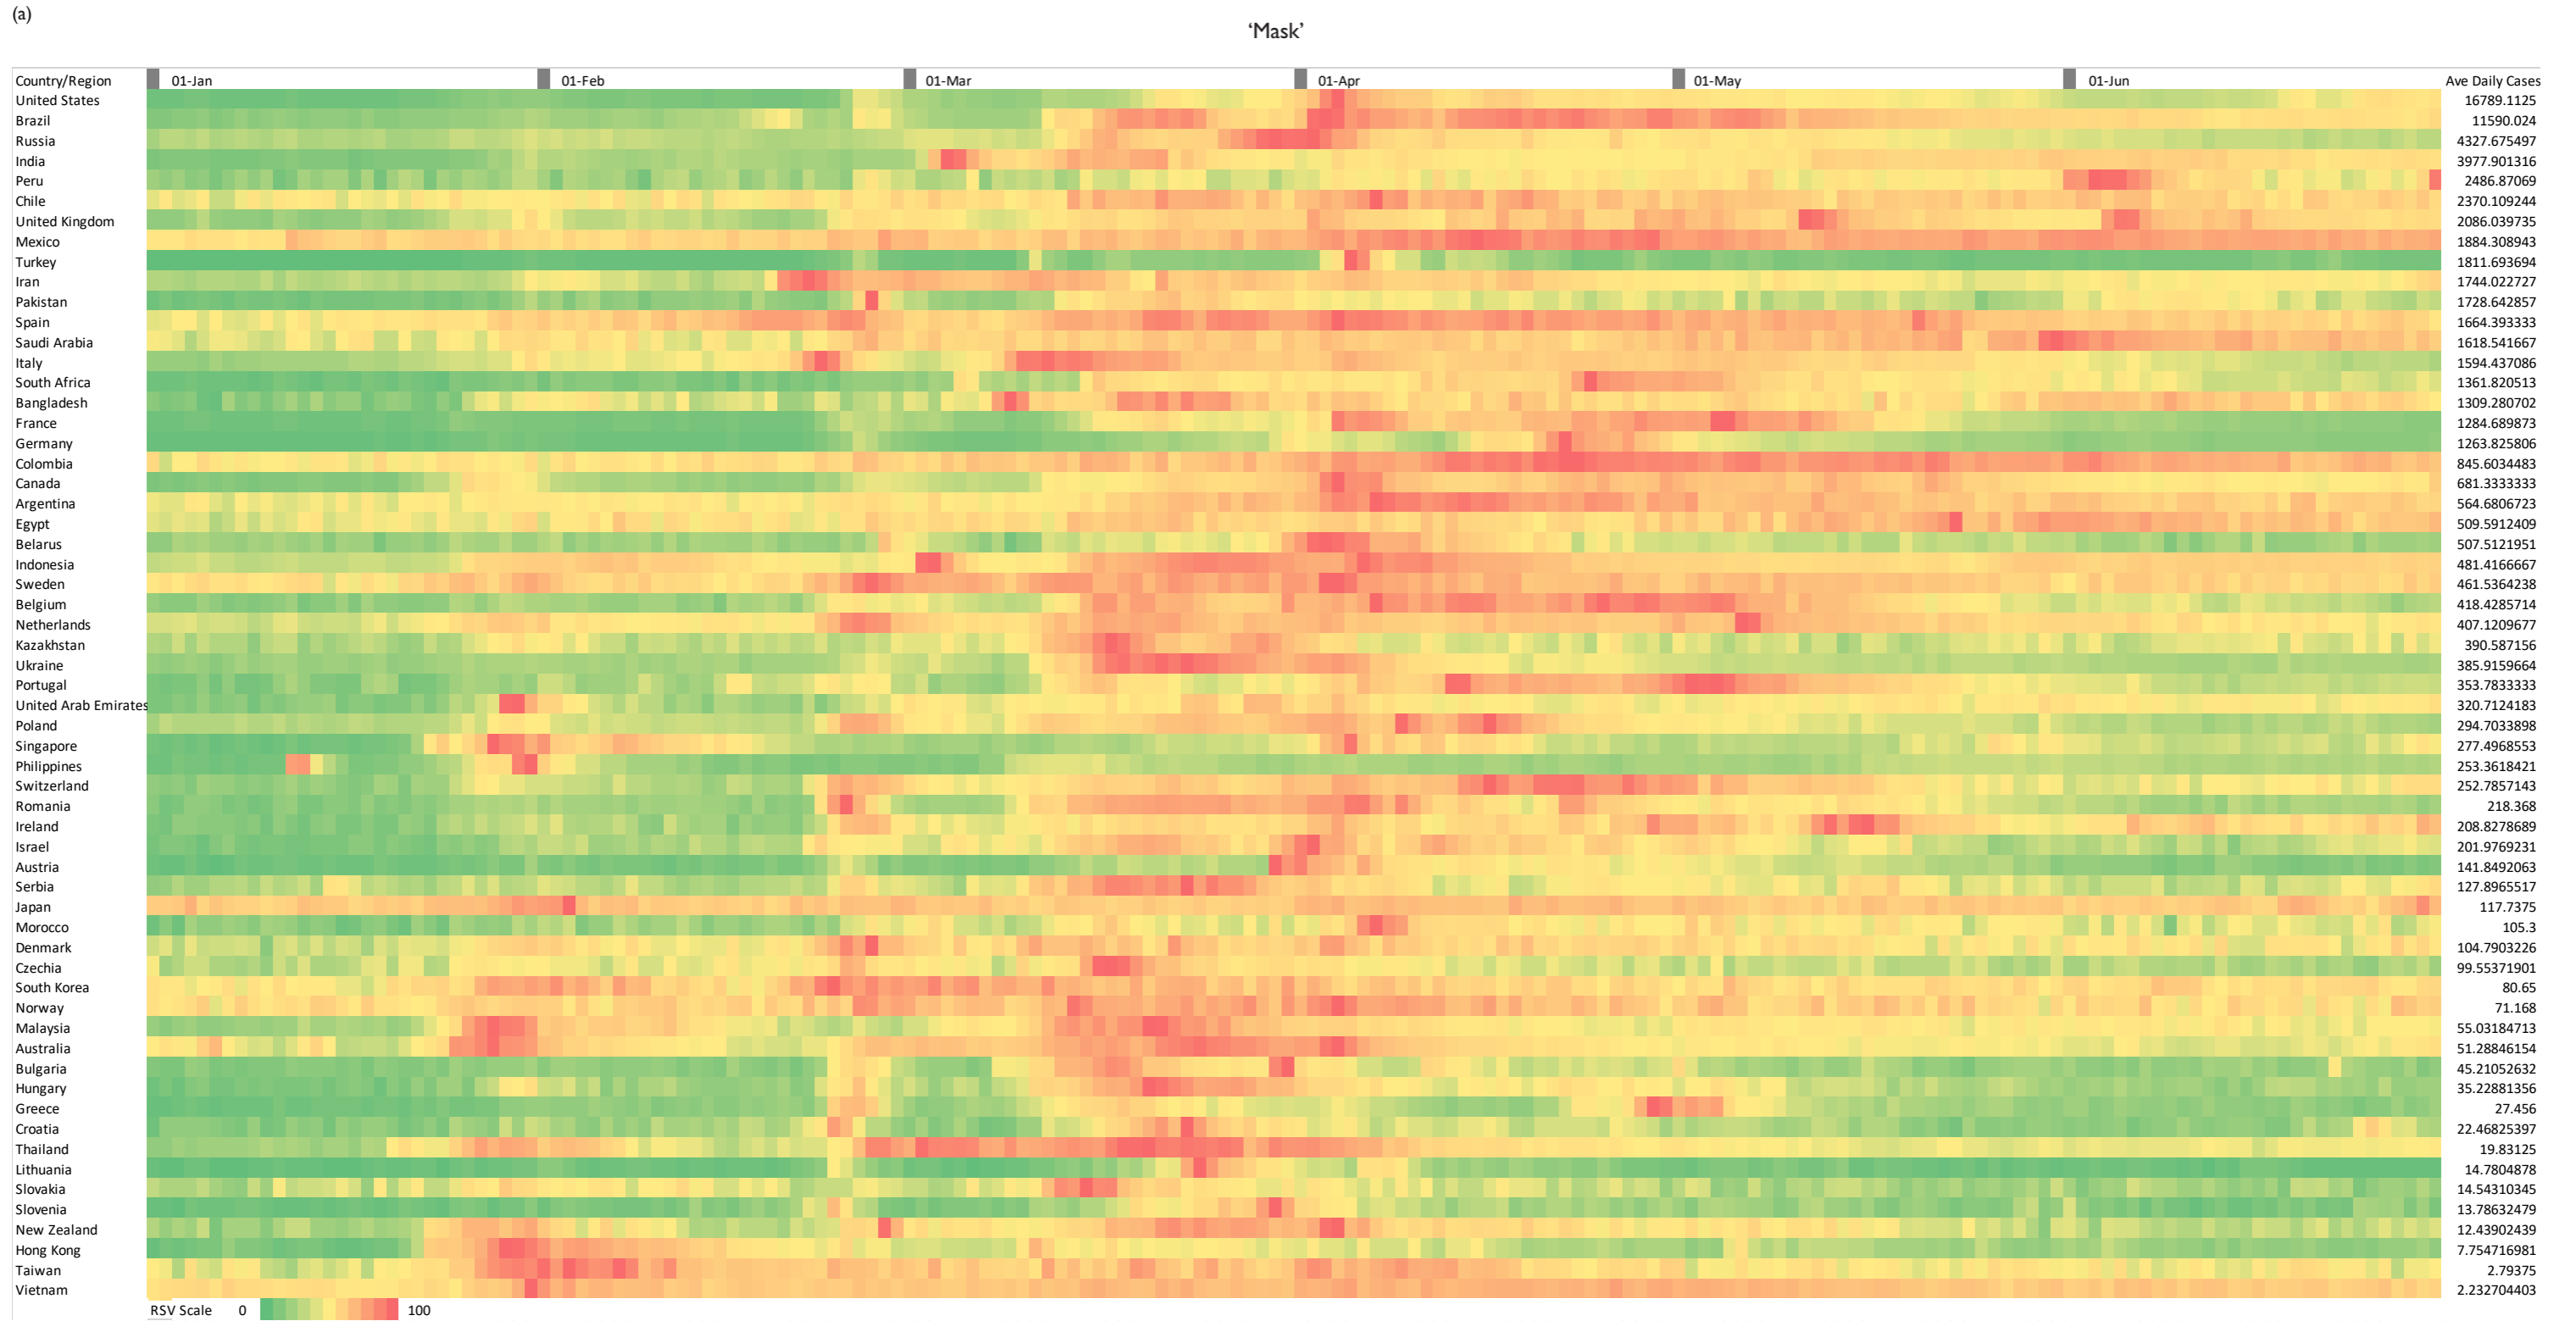

SUPPLEMENTARY FIGURE. Heat maps of the queries (a) 'mask', (b) 'hand washing', (c) 'social distancing', (d) 'hand sanitizer', and (e) 'disinfectant' showing temporal relative search volume (RSV) trends sorted according to average number of daily cases (Ave Daily Cases) for each region from 1 January to 30 June 2020. Colour gradients represent RSV values, where green, yellow, and red represent low, medium, and high RSV, respectively

SUPPLEMENTARY FIGURE. (cont'd)

(b)

'Hand washing'

SUPPLEMENTARY FIGURE. (cont'd)

(c)

SUPPLEMENTARY FIGURE. (cont'd)

(d)

'Hand sanitizer'

SUPPLEMENTARY FIGURE. (cont'd)

(e)