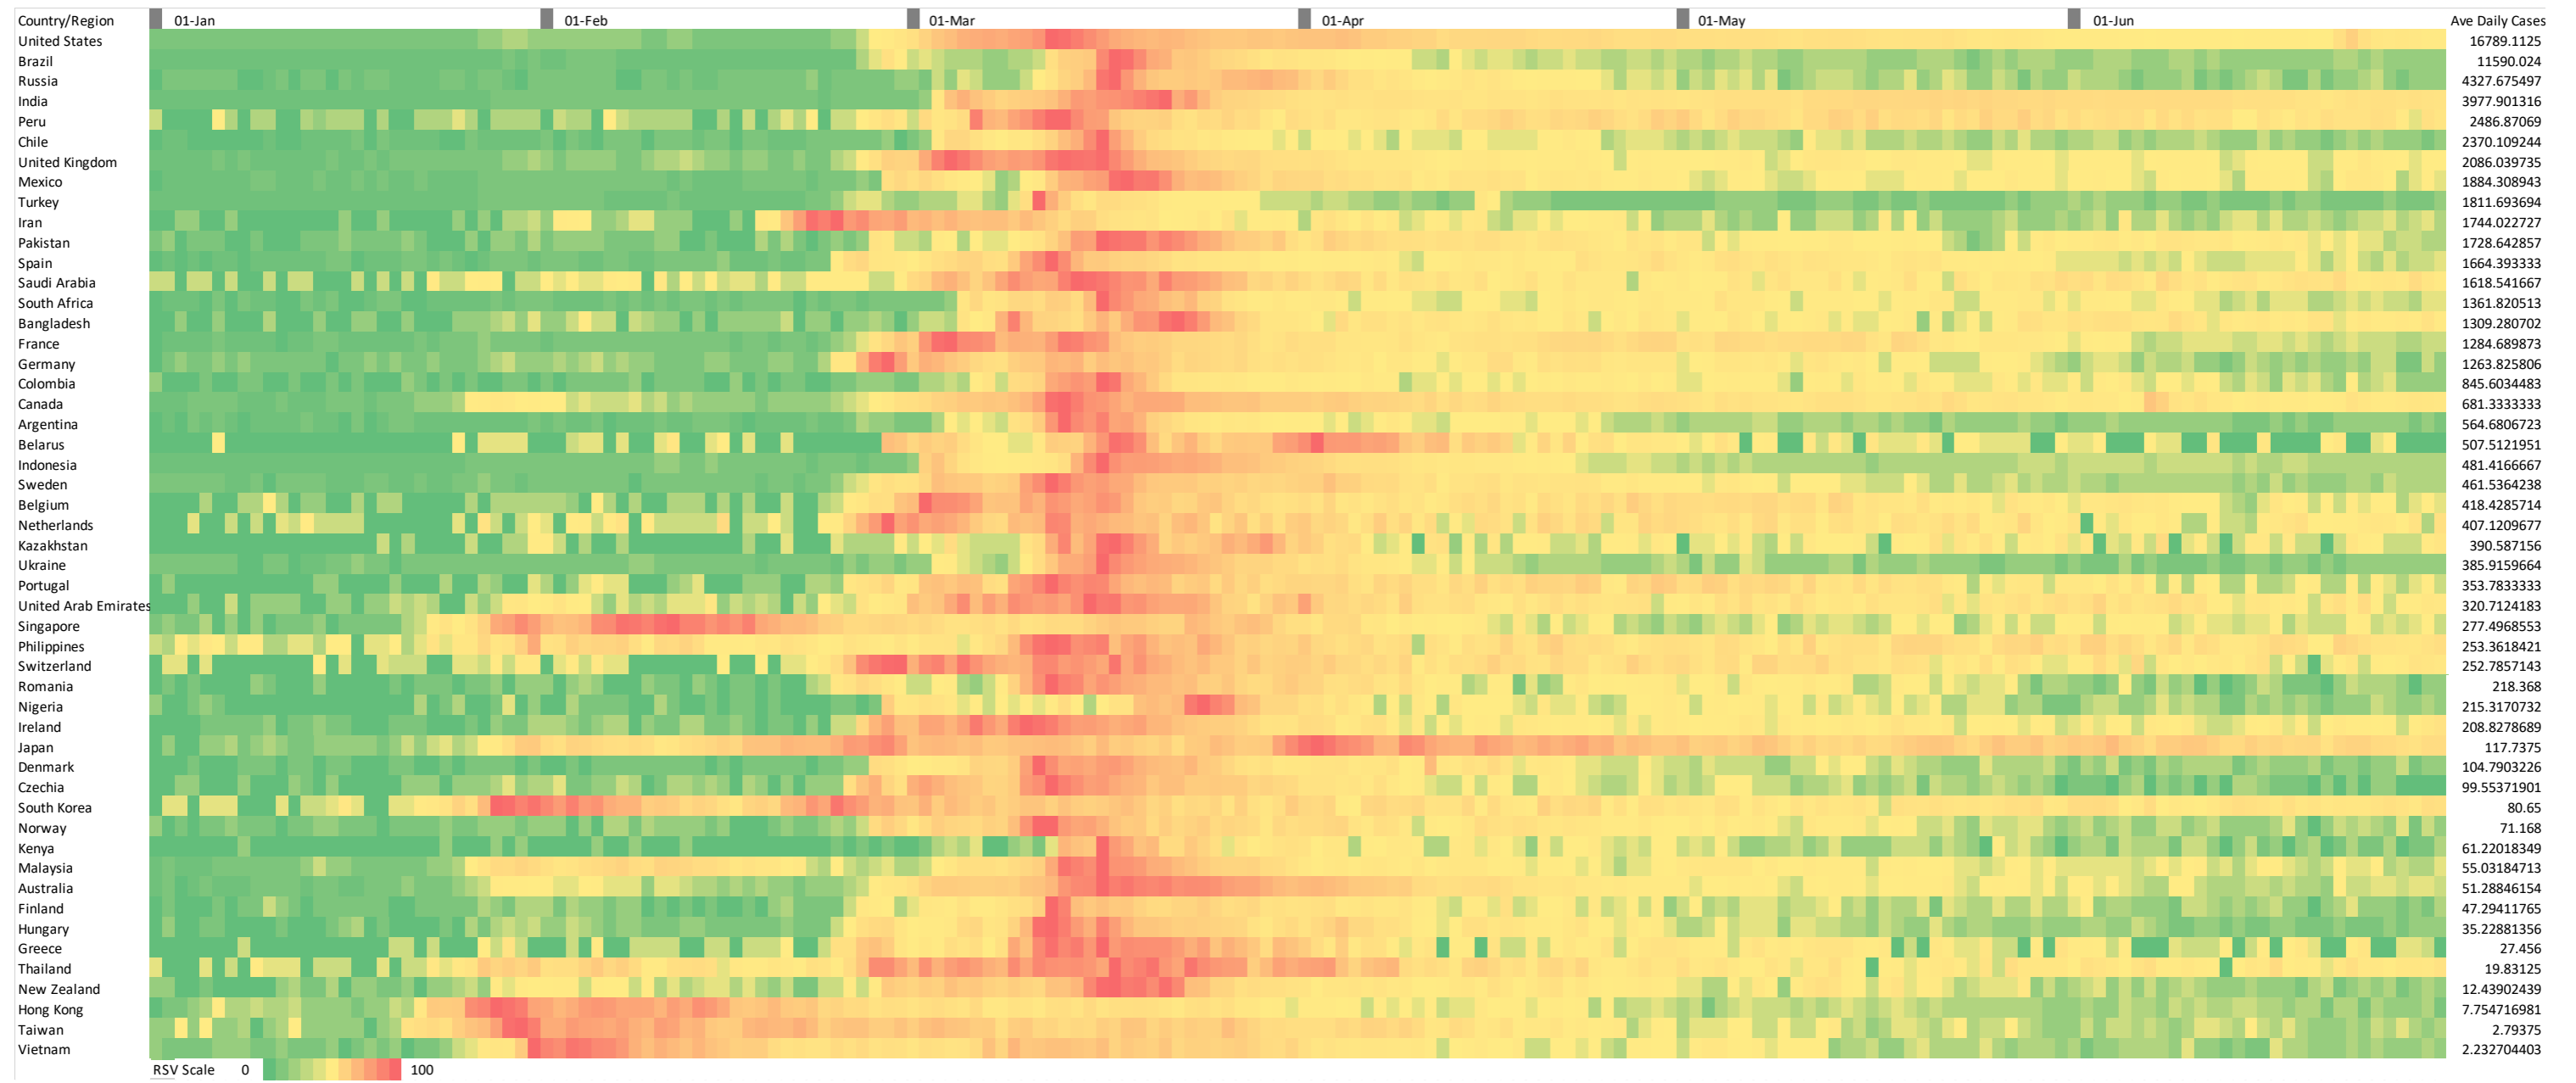

SUPPLEMENTARY FIGURE. Heat maps of the queries (a) 'mask', (b) 'hand washing', (c) 'social distancing', (d) 'hand sanitizer', and (e) 'disinfectant' showing temporal relative search volume (RSV) trends sorted according to average number of daily cases (Ave Daily Cases) for each region from 1 January to 30 June 2020. Colour gradients represent RSV values, where green, yellow, and red represent low, medium, and high RSV, respectively

SUPPLEMENTARY FIGURE. (cont'd)

(b)

'Hand washing'

SUPPLEMENTARY FIGURE. (cont'd)

(c)

SUPPLEMENTARY FIGURE. (cont'd)

(d)

'Hand sanitizer'